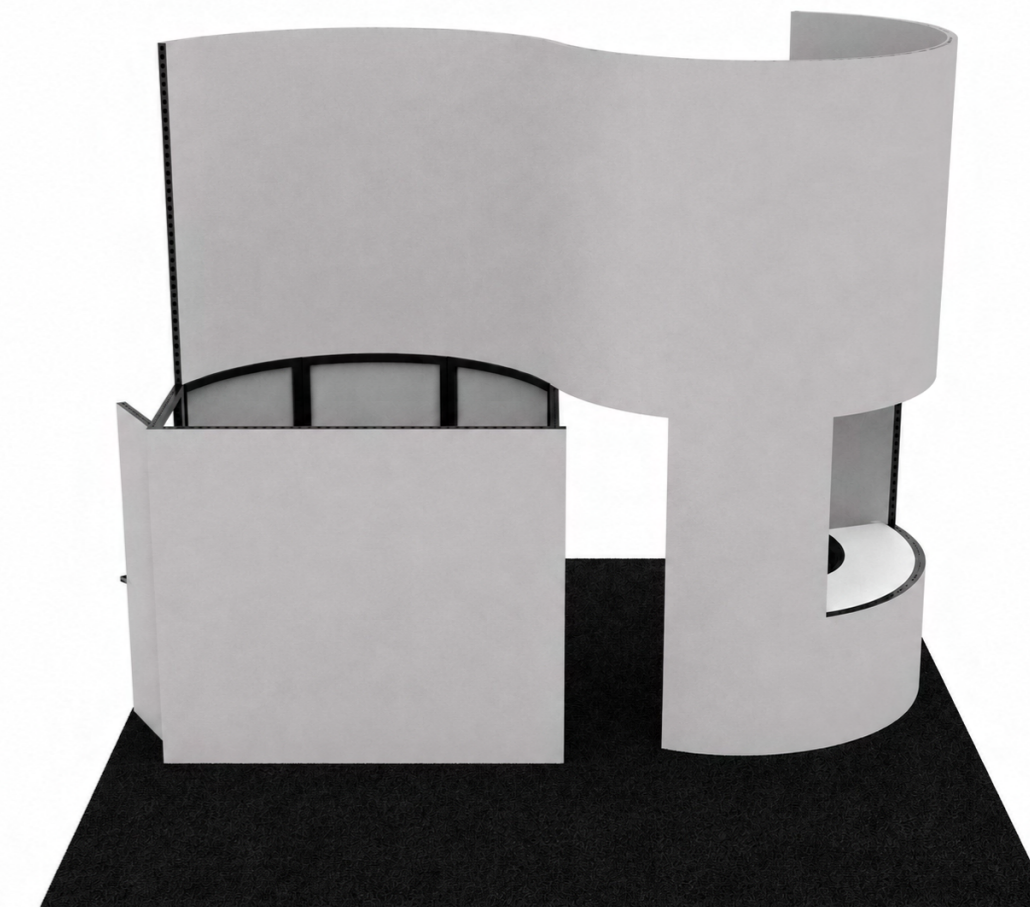

VECTOR SERIES

SCALABLE MODULAR BOOTH RENTALS BUILT FOR BRANDS IN MOTION

OVERVIEW

SKU: 20x20_VS3

LEGION
EXHIBITS

ALL BOOTH PACKAGES INCLUDE:

- Structure
- SEG Graphics
- Standard 32 oz. carpet
- Standard 1/2" carpet padding
- Monitor, if selected
- *Production Mgmt.
- *Shipping
- *I&D Labor
- *Will be quoted

NOT INCLUDED:

- Electrical
- Cleaning
- Rigging, if required
- Material Handling
- Any other show services

THIS BOOTH DESIGN INCLUDES:

- (1) 3m x 1.5m x 8ft Storage Room
- (1) 8m x 16ft tall Curved Structure
- (1) 3m Built in Curved Counter
- 20'x20' 32 oz. Carpet
- 20'x20' 1/2" Carpet padding
- Optional Concealed Frame Finish