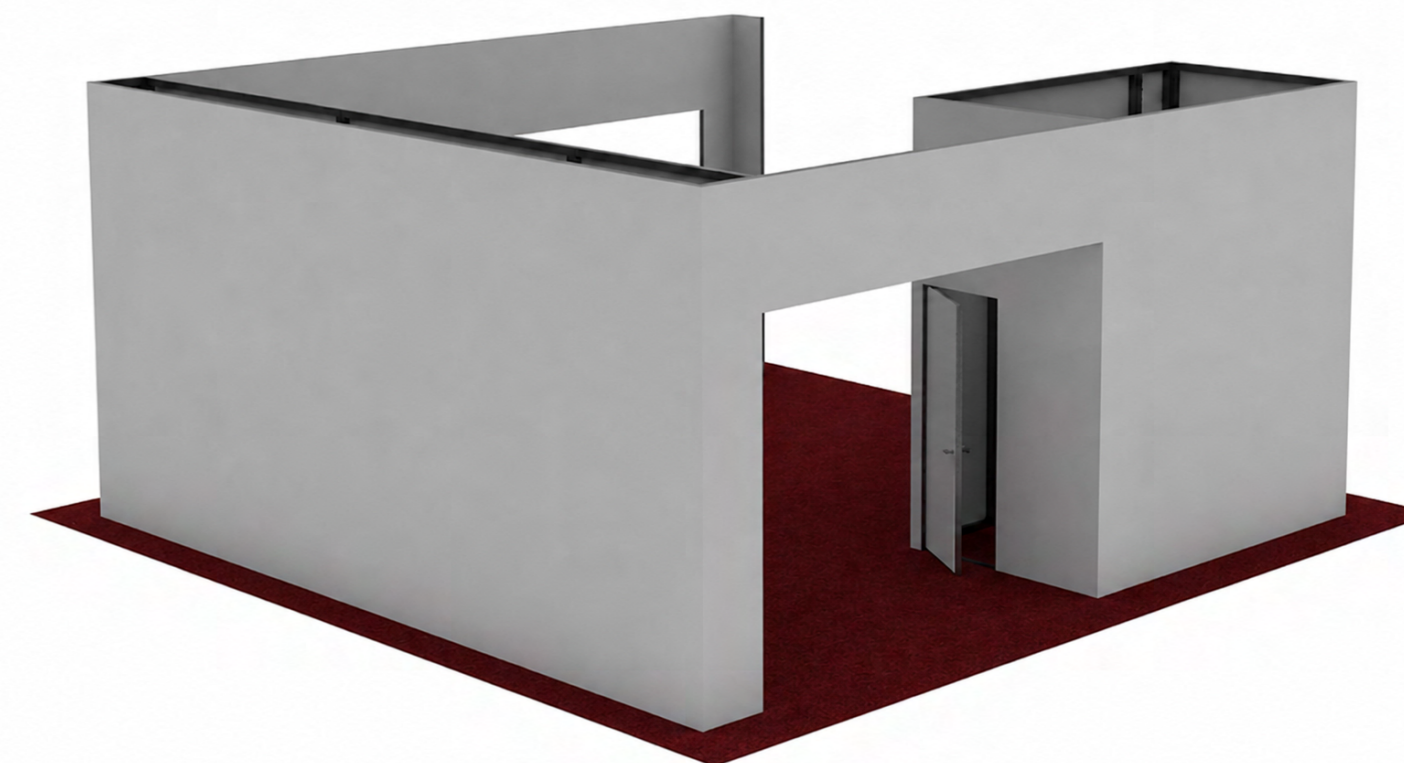

VECTOR SERIES

SCALABLE MODULAR BOOTH RENTALS BUILT FOR BRANDS IN MOTION

OVERVIEW

SKU: 30x30_VS1

LEGION
EXHIBITS

ALL BOOTH PACKAGES INCLUDE:

- Structure
- SEG Graphics
- Standard 32 oz. carpet
- Standard 1/2" carpet padding
- Monitor, if selected
- *Production Mgmt.
- *Shipping
- *I&D Labor
- *Will be quoted

NOT INCLUDED:

- Electrical
- Cleaning
- Rigging, if required
- Material Handling
- Any other show services

THIS BOOTH DESIGN INCLUDES:

- (1) 8m Backwall
- (1) 3m Side Wall
- (1) 2m x 3.5m Storage Room
- 30'x30' 32 oz. Carpet
- 30'x30' 1/2" Carpet padding
- Optional Concealed Frame Finish