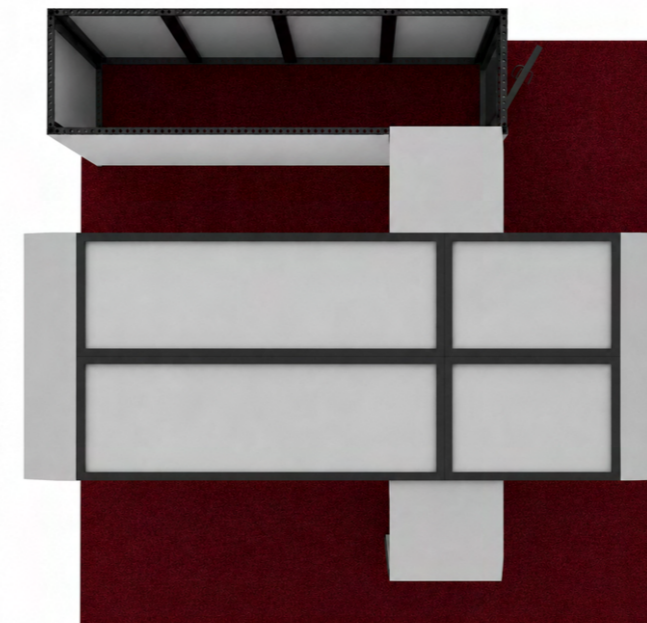

VECTOR SERIES SCALABLE MODULAR BOOTH RENTALS BUILT FOR BRANDS IN MOTION

OVERVIEW

SKU: 20x20_VS2

ALL BOOTH PACKAGES INCLUDE:

- Structure
- SEG Graphics
- Standard 32 oz. carpet
- Standard 1/2" carpet padding
- Monitor, if selected
- *Production Mgmt.
- *Shipping
- *I&D Labor
- *Will be quoted

NOT INCLUDED:

- Electrical
- Cleaning
- Rigging, if required
- Material Handling
- Any other show services

THIS BOOTH DESIGN INCLUDES:

- (1) 1m Overhead Structure
- (1) 2m Overhead Structure
- (1) 1m x 4m Storage Room
- 20'x20' 32 oz. Carpet
- 20'x20' 1/2" Carpet padding
- Optional Concealed Frame Finish