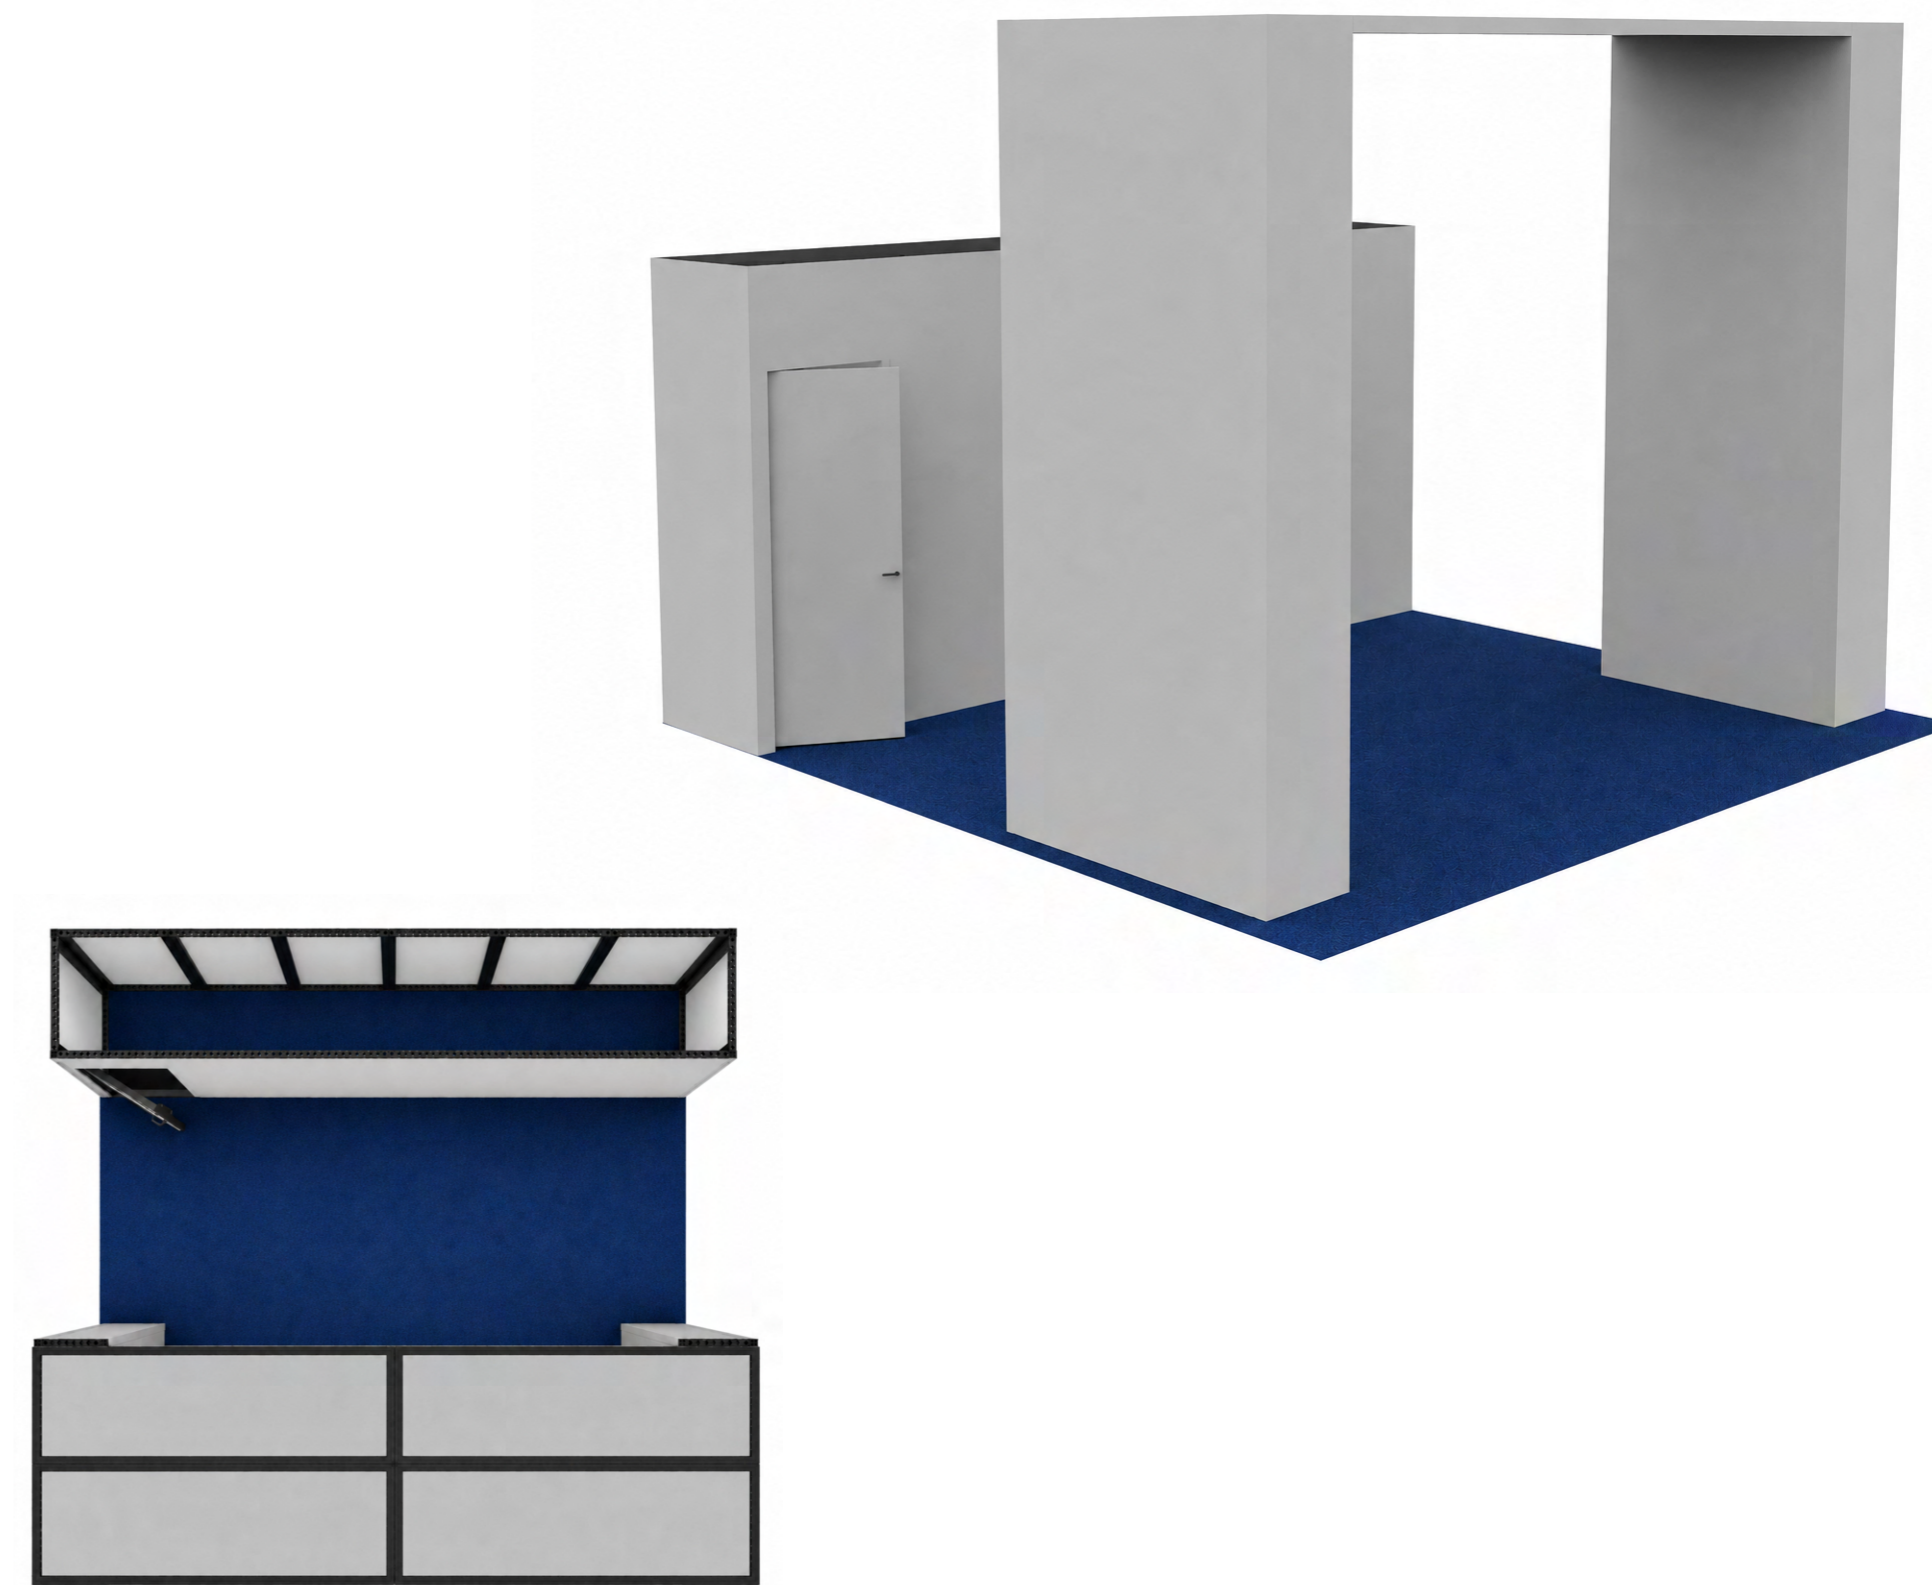

VECTOR SERIES

SCALABLE MODULAR BOOTH RENTALS BUILT FOR BRANDS IN MOTION

OVERVIEW

SKU: 20x20_VS1

LEGION
EXHIBITS

ALL BOOTH PACKAGES INCLUDE:

- Structure
- SEG Graphics
- Standard 32 oz. carpet
- Standard 1/2" carpet padding
- Monitor, if selected
- *Production Mgmt.
- *Shipping
- *I&D Labor
- *Will be quoted

NOT INCLUDED:

- Electrical
- Cleaning
- Rigging, if required
- Material Handling
- Any other show services

THIS BOOTH DESIGN INCLUDES:

- (1) 2m Overhead Structure
- (1) 6m x 1m Storage Room
- 20'x20' 32 oz. Carpet
- 20'x20' 1/2" Carpet padding
- Optional Concealed Frame Finish