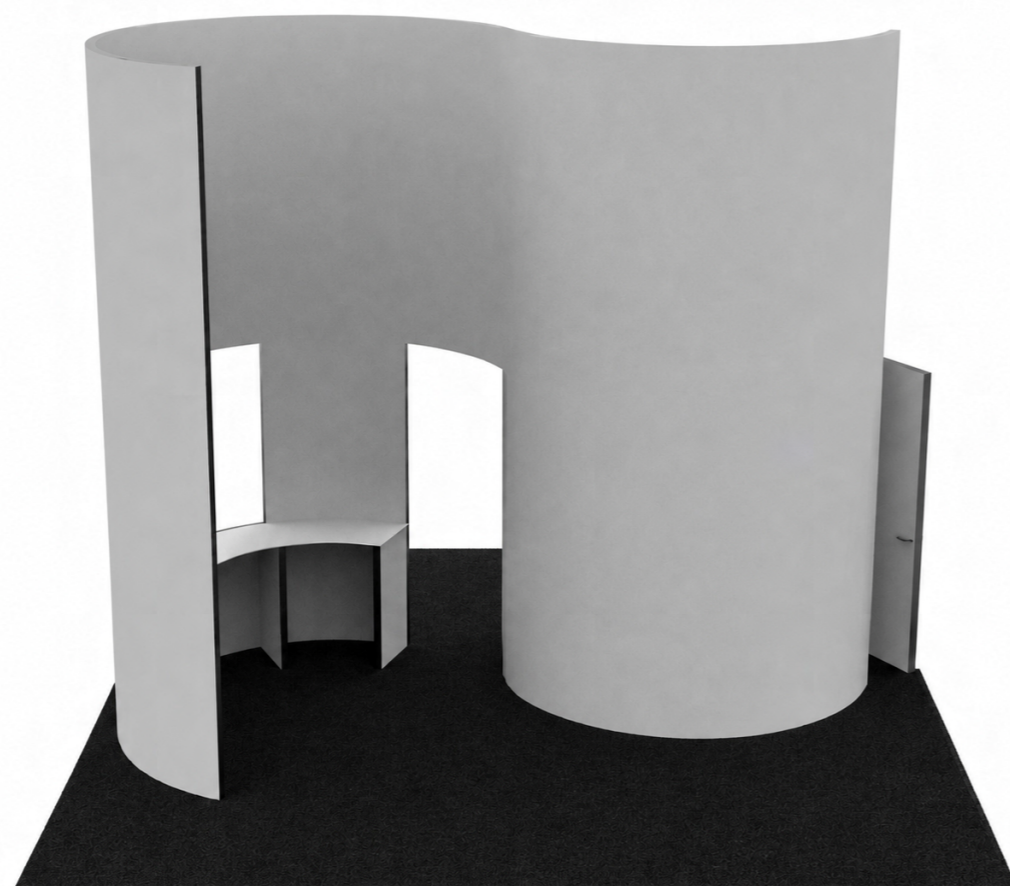

VECTOR SERIES

SCALABLE MODULAR BOOTH RENTALS BUILT FOR BRANDS IN MOTION

OVERVIEW

SKU: 20x20_VS3

LEGION
EXHIBITS

ALL BOOTH PACKAGES INCLUDE:

- Structure
- SEG Graphics
- Standard 32 oz. carpet
- Standard 1/2" carpet padding
- Monitor, if selected
- *Production Mgmt.
- *Shipping
- *I&D Labor
- *Will be quoted

NOT INCLUDED:

- Electrical
- Cleaning
- Rigging, if required
- Material Handling
- Any other show services

THIS BOOTH DESIGN INCLUDES:

- (1) 3m x 1.5m x 8ft Storage Room
- (1) 8m x 16ft tall Curved Structure
- (1) 3m Built in Curved Counter
- 20'x20' 32 oz. Carpet
- 20'x20' 1/2" Carpet padding
- Optional Concealed Frame Finish