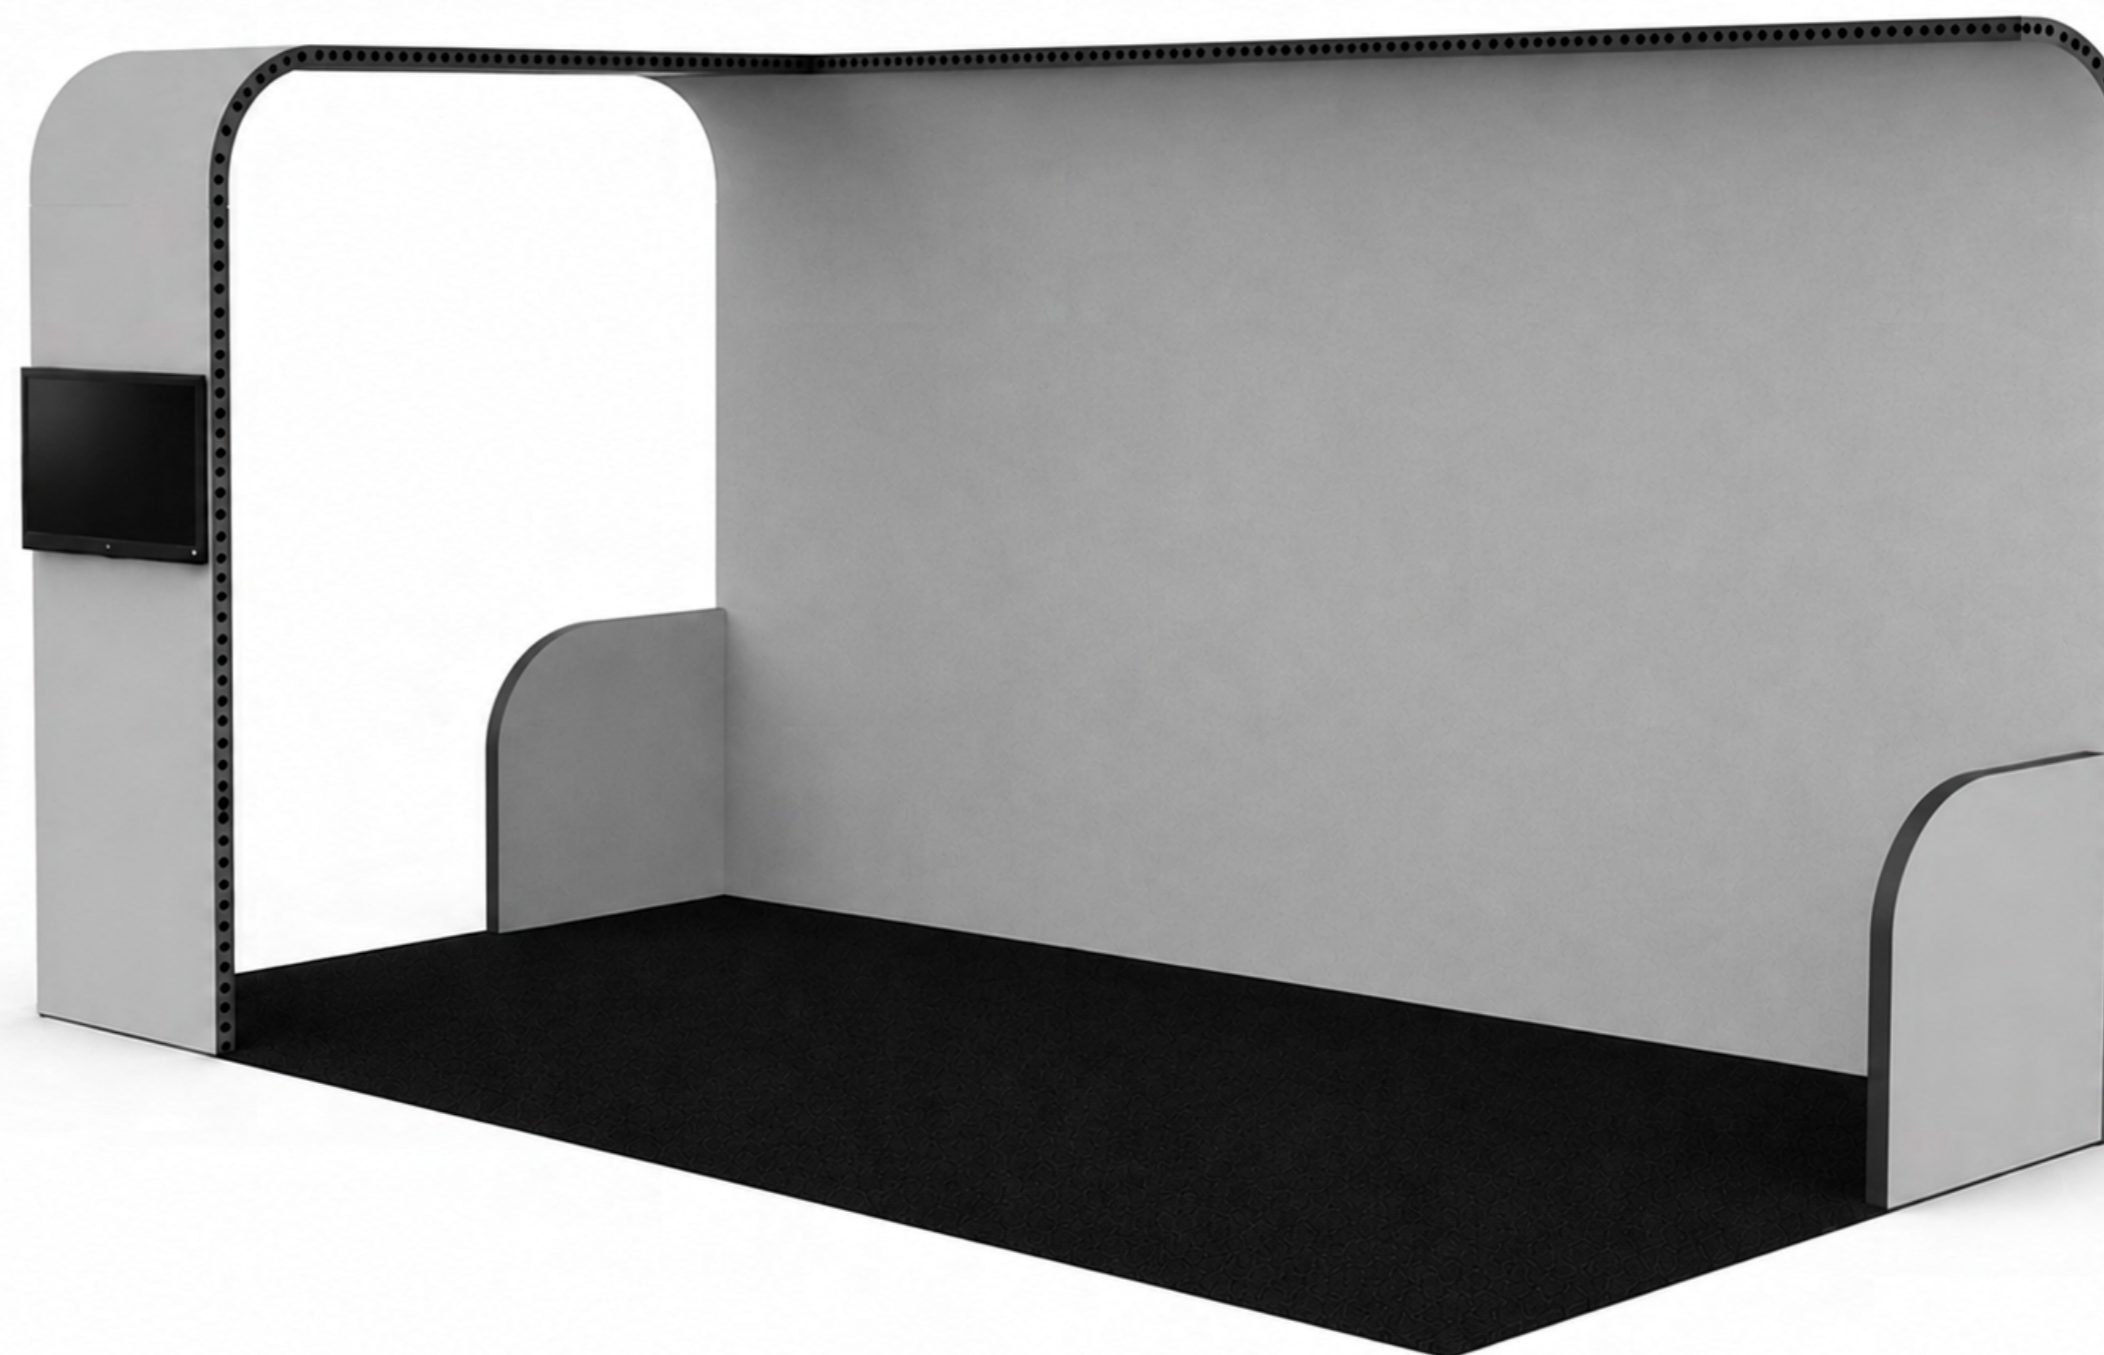

VECTOR SERIES

SCALABLE MODULAR BOOTH RENTALS BUILT FOR BRANDS IN MOTION

OVERVIEW

SKU: 10x20_VS1

LEGION
EXHIBITS

ALL BOOTH PACKAGES INCLUDE:

- Structure
- SEG Graphics
- Standard 32 oz. carpet
- Standard 1/2" carpet padding
- Monitor, if selected
- *Production Mgmt.
- *Shipping
- *I&D Labor
- *Will be quoted

NOT INCLUDED:

- Electrical
- Cleaning
- Rigging, if required
- Material Handling
- Any other show services

THIS BOOTH DESIGN INCLUDES:

- (1) 6m Backwall
- (1) Large Arch
- (2) Curved End Walls
- (1) 40" TV
- 10'x20' 32 oz. Carpet
- 10'x20' 1/2" Carpet padding
- Optional Concealed Frame Finish