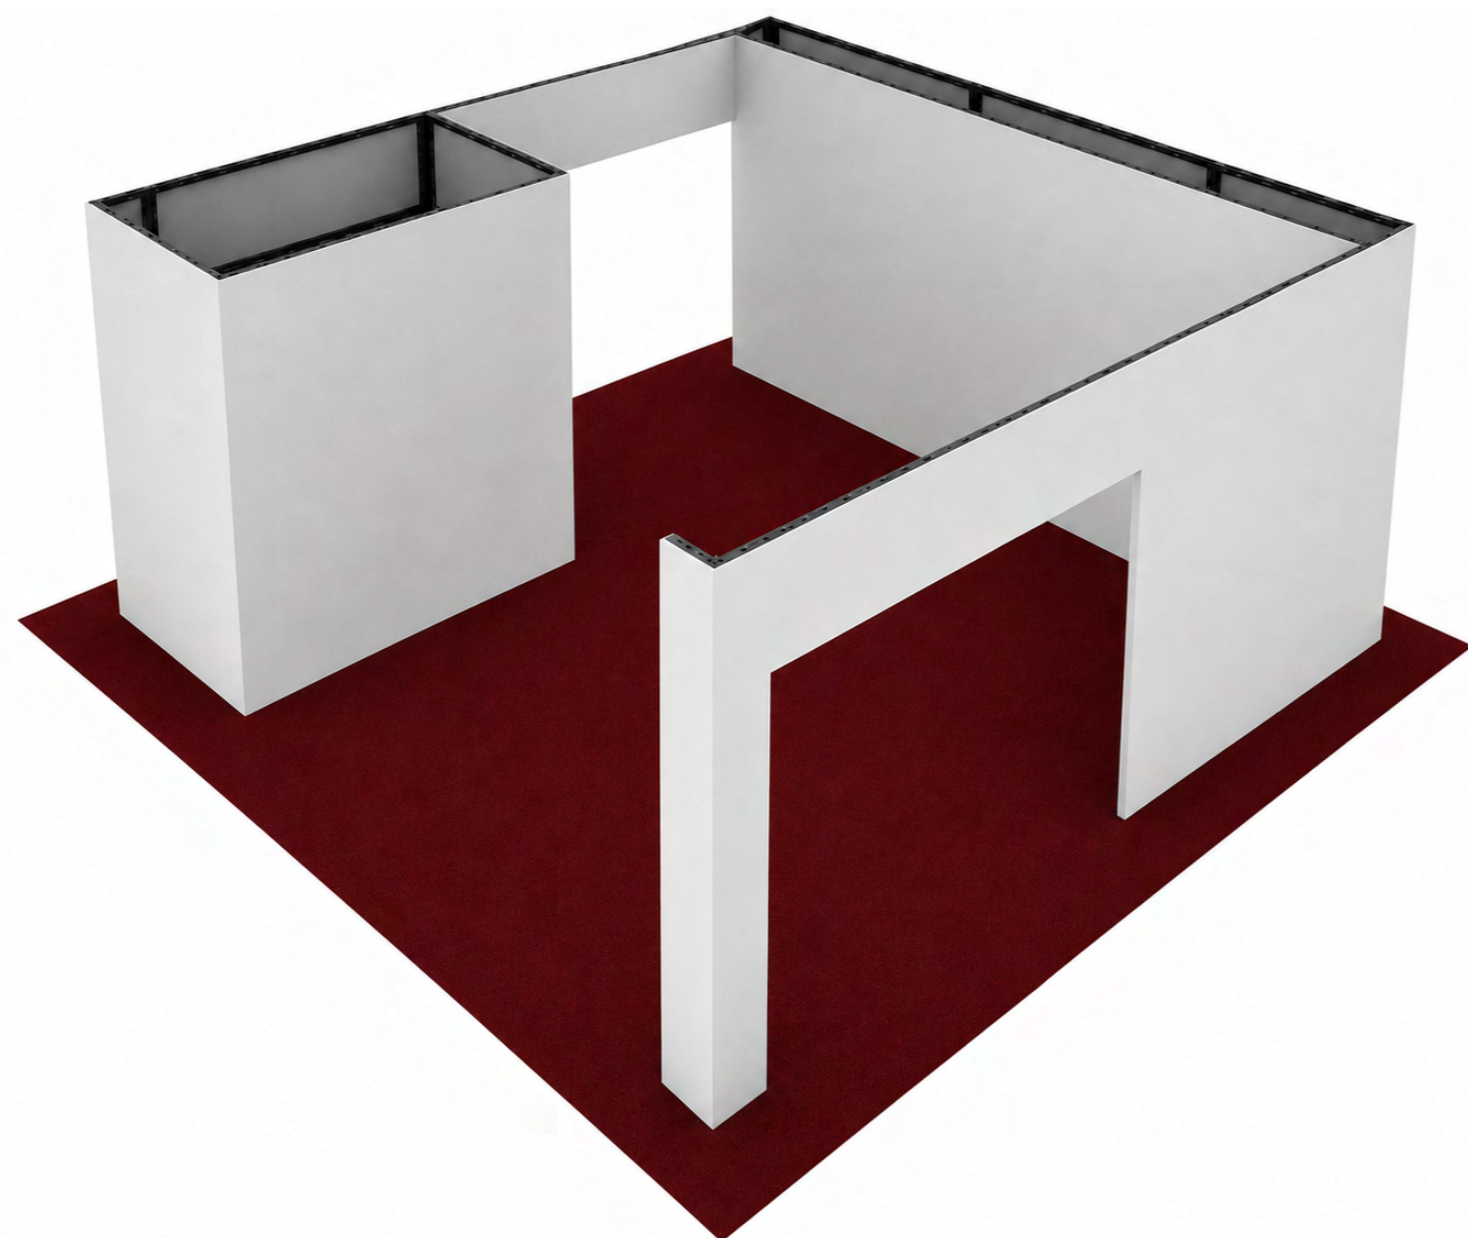

VECTOR SERIES

SCALABLE MODULAR BOOTH RENTALS BUILT FOR BRANDS IN MOTION

OVERVIEW

SKU: 30x30_VS1

LEGION
EXHIBITS

ALL BOOTH PACKAGES INCLUDE:

- Structure
- SEG Graphics
- Standard 32 oz. carpet
- Standard 1/2" carpet padding
- Monitor, if selected
- *Production Mgmt.
- *Shipping
- *I&D Labor
- *Will be quoted

NOT INCLUDED:

- Electrical
- Cleaning
- Rigging, if required
- Material Handling
- Any other show services

THIS BOOTH DESIGN INCLUDES:

- (1) 8m Backwall
- (1) 3m Side Wall
- (1) 2m x 3.5m Storage Room
- 30'x30' 32 oz. Carpet
- 30'x30' 1/2" Carpet padding
- Optional Concealed Frame Finish