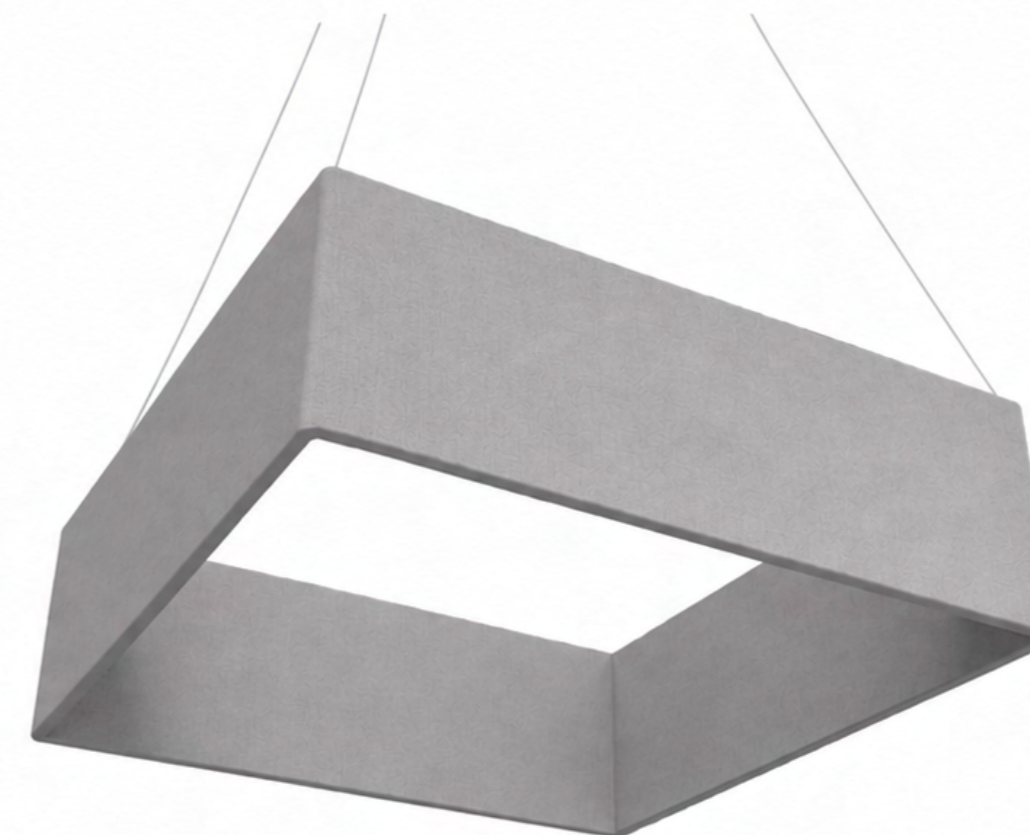

VECTOR SERIES

SCALABLE MODULAR BOOTH RENTALS BUILT FOR BRANDS IN MOTION

OVERVIEW

SKU: Hanging Sign

LEGION
EXHIBITS

HANGING SIGN ADD ON:

- *10' - 15' Circular Hanging Sign
- *10' - 15' Square Hanging Sign
- Custom Pillowcase Graphics
- *Available Heights (24" - 60")
- *Will be quoted

NOT INCLUDED:

- Electrical
- Rigging
- Material Handling
- Any other show services

OTHER AVAILABLE SHAPES AND STYLES:

- Triangle, Cube, Pinwheel, and Ellipse
- Backlit & Underlit