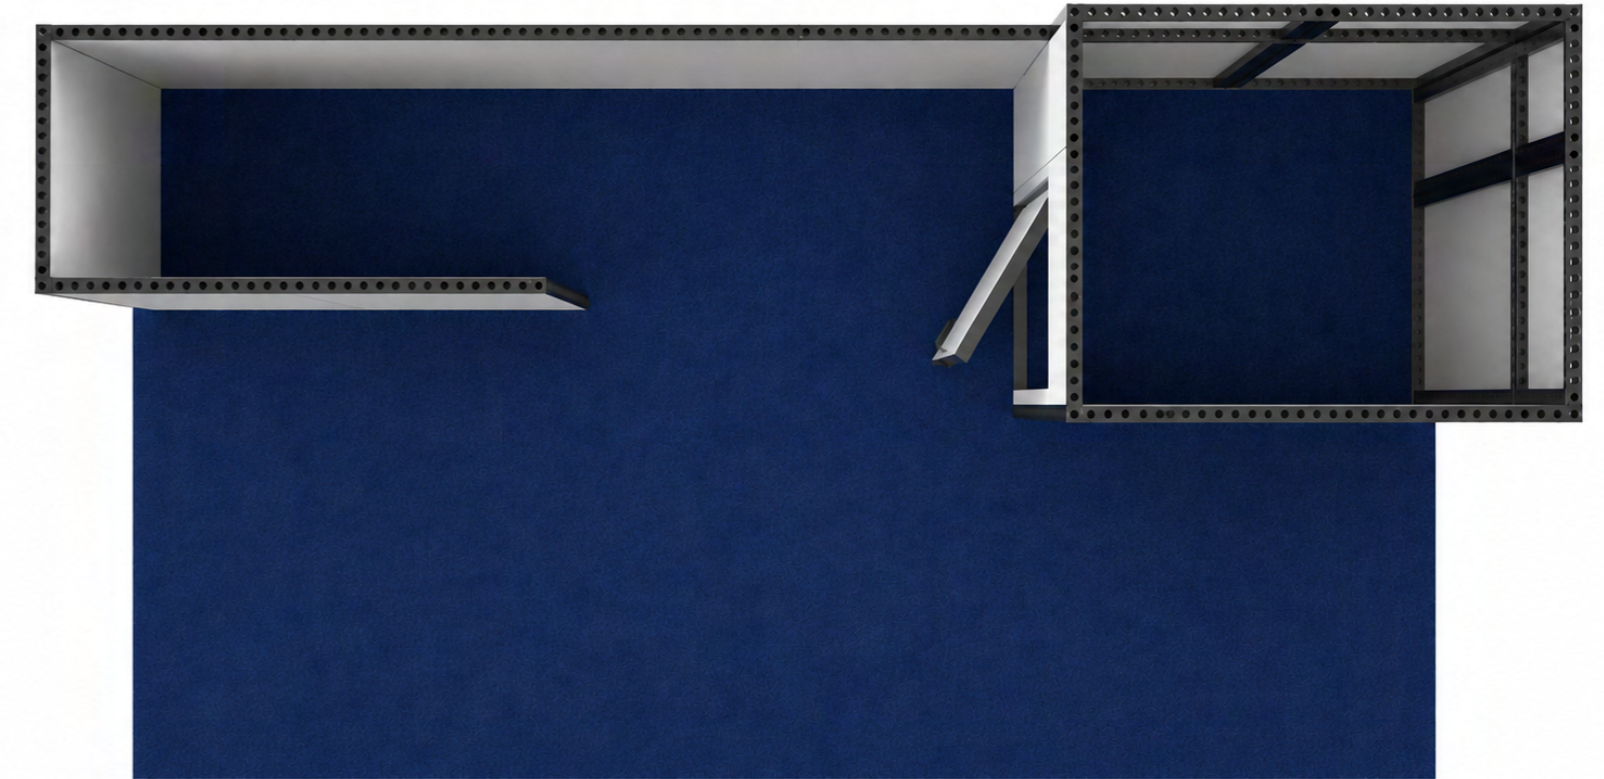

VECTOR SERIES

SCALABLE MODULAR BOOTH RENTALS BUILT FOR BRANDS IN MOTION

OVERVIEW

SKU: 10x20_VS3

LEGION
EXHIBITS

ALL BOOTH PACKAGES INCLUDE:

- Structure
- SEG Graphics
- Standard 32 oz. carpet
- Standard 1/2" carpet padding
- Monitor, if selected
- *Production Mgmt.
- *Shipping
- *I&D Labor
- *Will be quoted

NOT INCLUDED:

- Electrical
- Cleaning
- Rigging, if required
- Material Handling
- Any other show services

THIS BOOTH DESIGN INCLUDES:

- (1) 4m Backwall
- (1) 2m Backwall
- (1) 2m x 1.5m Storage Room
- 10'x20' 32 oz. Carpet
- 10'x20' 1/2" Carpet padding
- Optional Concealed Frame Finish