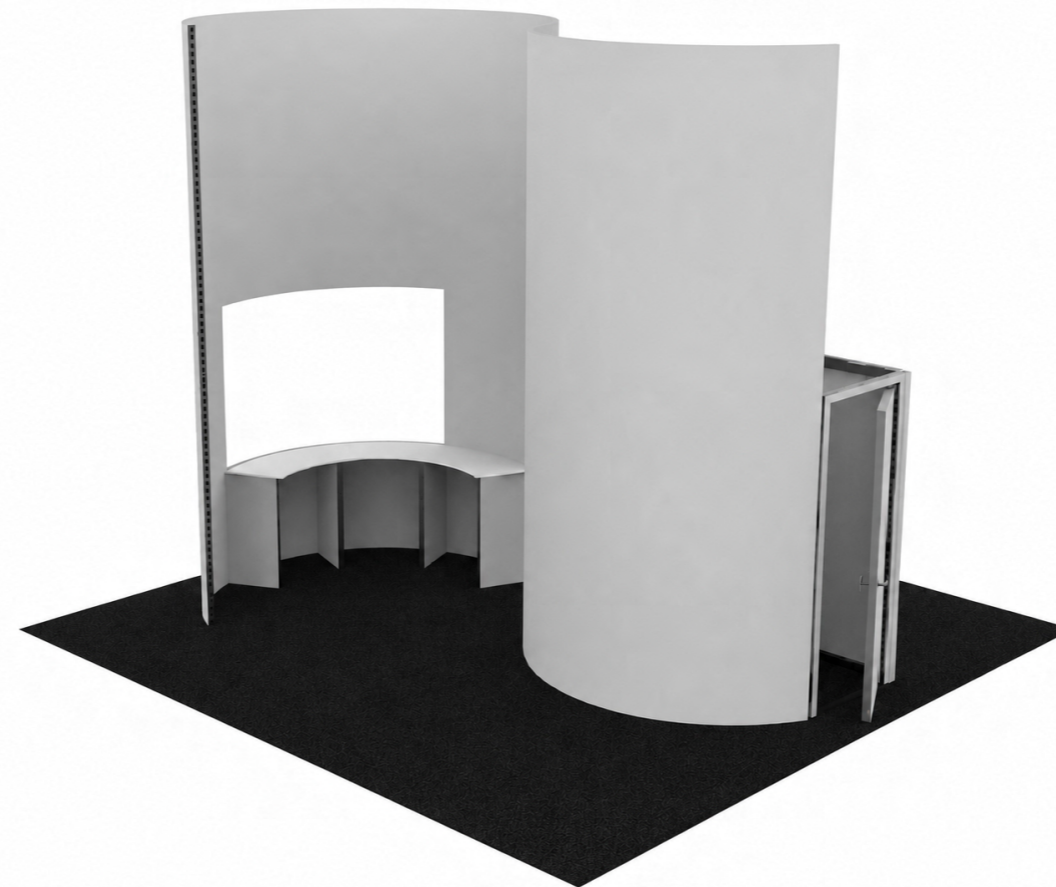

VECTOR SERIES

SCALABLE MODULAR BOOTH RENTALS BUILT FOR BRANDS IN MOTION

OVERVIEW

SKU: 20x20_VS3

LEGION
EXHIBITS

ALL BOOTH PACKAGES INCLUDE:

- Structure
- SEG Graphics
- Standard 32 oz. carpet
- Standard 1/2" carpet padding
- Monitor, if selected
- *Production Mgmt.
- *Shipping
- *I&D Labor
- *Will be quoted

NOT INCLUDED:

- Electrical
- Cleaning
- Rigging, if required
- Material Handling
- Any other show services

THIS BOOTH DESIGN INCLUDES:

- (1) 3m x 1.5m x 8ft Storage Room
- (1) 8m x 16ft tall Curved Structure
- (1) 3m Built in Curved Counter
- 20'x20' 32 oz. Carpet
- 20'x20' 1/2" Carpet padding
- Optional Concealed Frame Finish