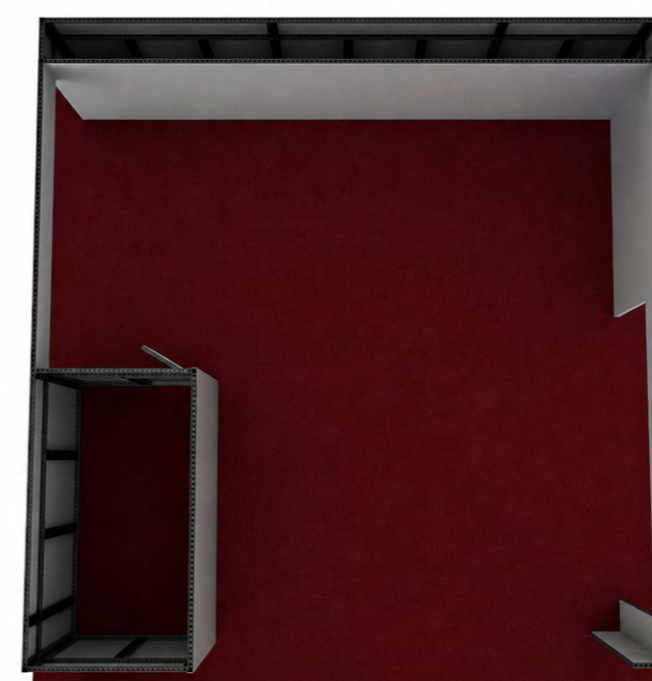

VECTOR SERIES

SCALABLE MODULAR BOOTH RENTALS BUILT FOR BRANDS IN MOTION

OVERVIEW

SKU: 30x30_VS1

LEGION
EXHIBITS

ALL BOOTH PACKAGES INCLUDE:

- Structure
- SEG Graphics
- Standard 32 oz. carpet
- Standard 1/2" carpet padding
- Monitor, if selected
- *Production Mgmt.
- *Shipping
- *I&D Labor
- *Will be quoted

NOT INCLUDED:

- Electrical
- Cleaning
- Rigging, if required
- Material Handling
- Any other show services

THIS BOOTH DESIGN INCLUDES:

- (1) 8m Backwall
- (1) 3m Side Wall
- (1) 2m x 3.5m Storage Room
- 30'x30' 32 oz. Carpet
- 30'x30' 1/2" Carpet padding
- Optional Concealed Frame Finish