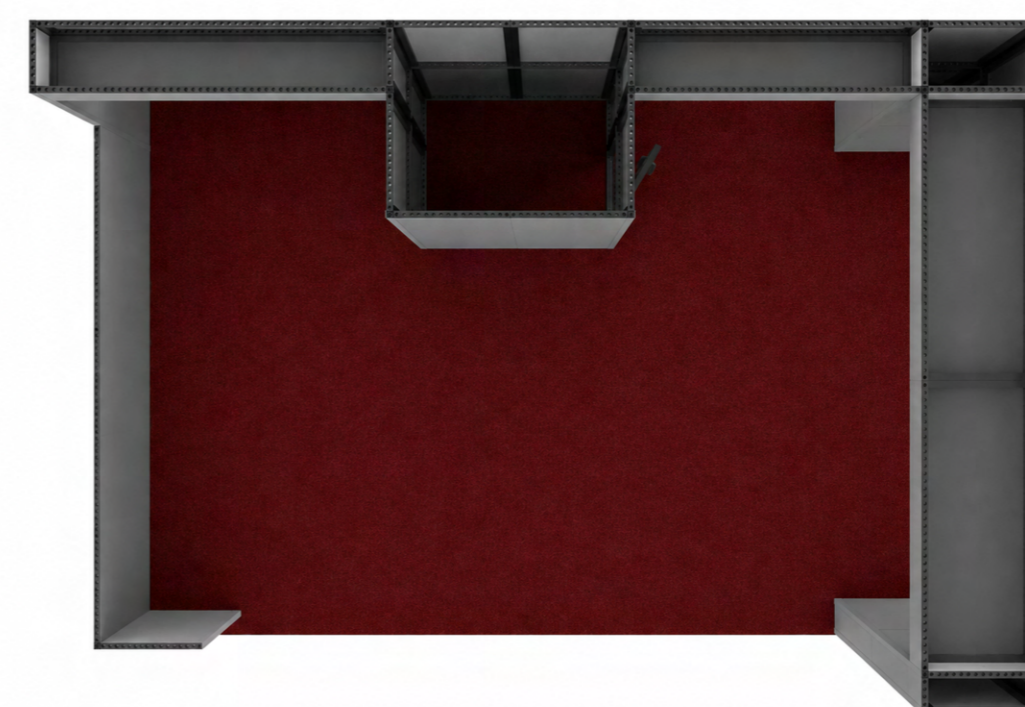

VECTOR SERIES

SCALABLE MODULAR BOOTH RENTALS BUILT FOR BRANDS IN MOTION

OVERVIEW

SKU: 20x30_VS2

LEGION
EXHIBITS

ALL BOOTH PACKAGES INCLUDE:

- Structure
- SEG Graphics
- Standard 32 oz. carpet
- Standard 1/2" carpet padding
- Monitor, if selected
- *Production Mgmt.
- *Shipping
- *I&D Labor
- *Will be quoted

NOT INCLUDED:

- Electrical
- Cleaning
- Rigging, if required
- Material Handling
- Any other show services

THIS BOOTH DESIGN INCLUDES:

- (1) 2m x 1.5m x 16ft Storage Room
- (1) 1m x 16ft Overhead Structure
- (1) .5m x 8ft Header
- (1) .5m x 10ft Header
- (1) 3m Backwall
- (1) 6m Side Wall
- 20'x30' 32 oz. Carpet
- 20'x30' 1/2" Carpet padding