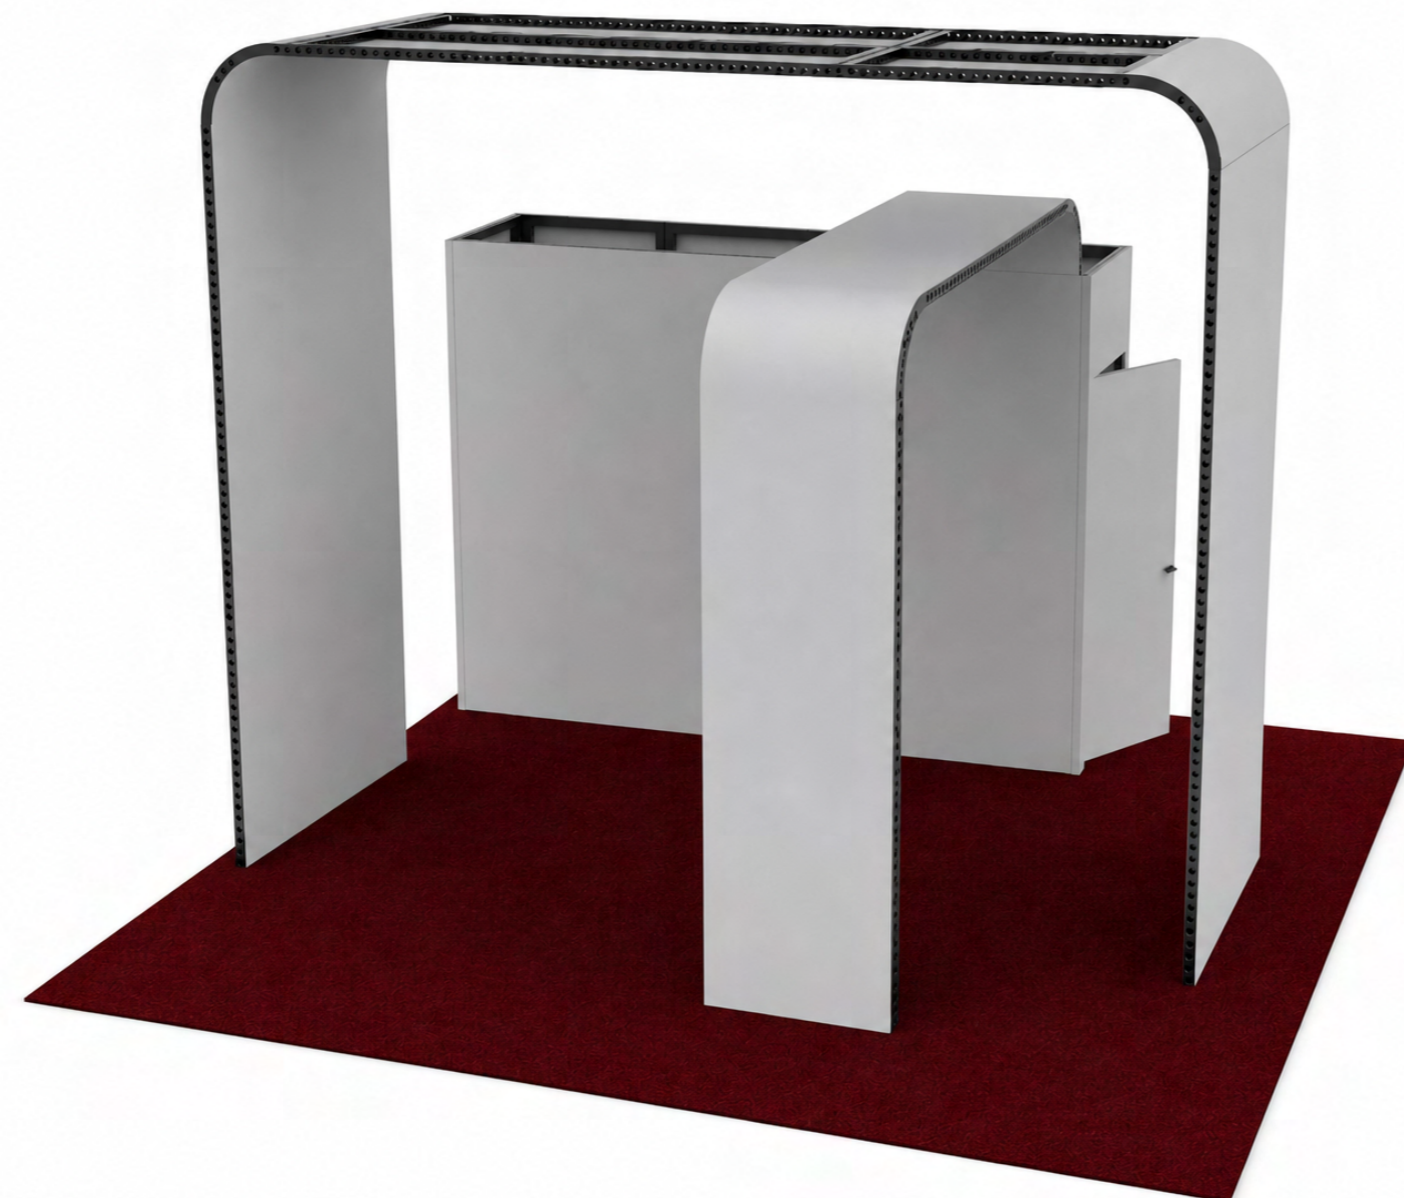

VECTOR SERIES SCALABLE MODULAR BOOTH RENTALS BUILT FOR BRANDS IN MOTION

OVERVIEW

SKU: 20x20_VS2

ALL BOOTH PACKAGES INCLUDE:

- Structure
- SEG Graphics
- Standard 32 oz. carpet
- Standard 1/2" carpet padding
- Monitor, if selected
- *Production Mgmt.
- *Shipping
- *I&D Labor
- *Will be quoted

NOT INCLUDED:

- Electrical
- Cleaning
- Rigging, if required
- Material Handling
- Any other show services

THIS BOOTH DESIGN INCLUDES:

- (1) 1m Overhead Structure
- (1) 2m Overhead Structure
- (1) 1m x 4m Storage Room
- 20'x20' 32 oz. Carpet
- 20'x20' 1/2" Carpet padding
- Optional Concealed Frame Finish