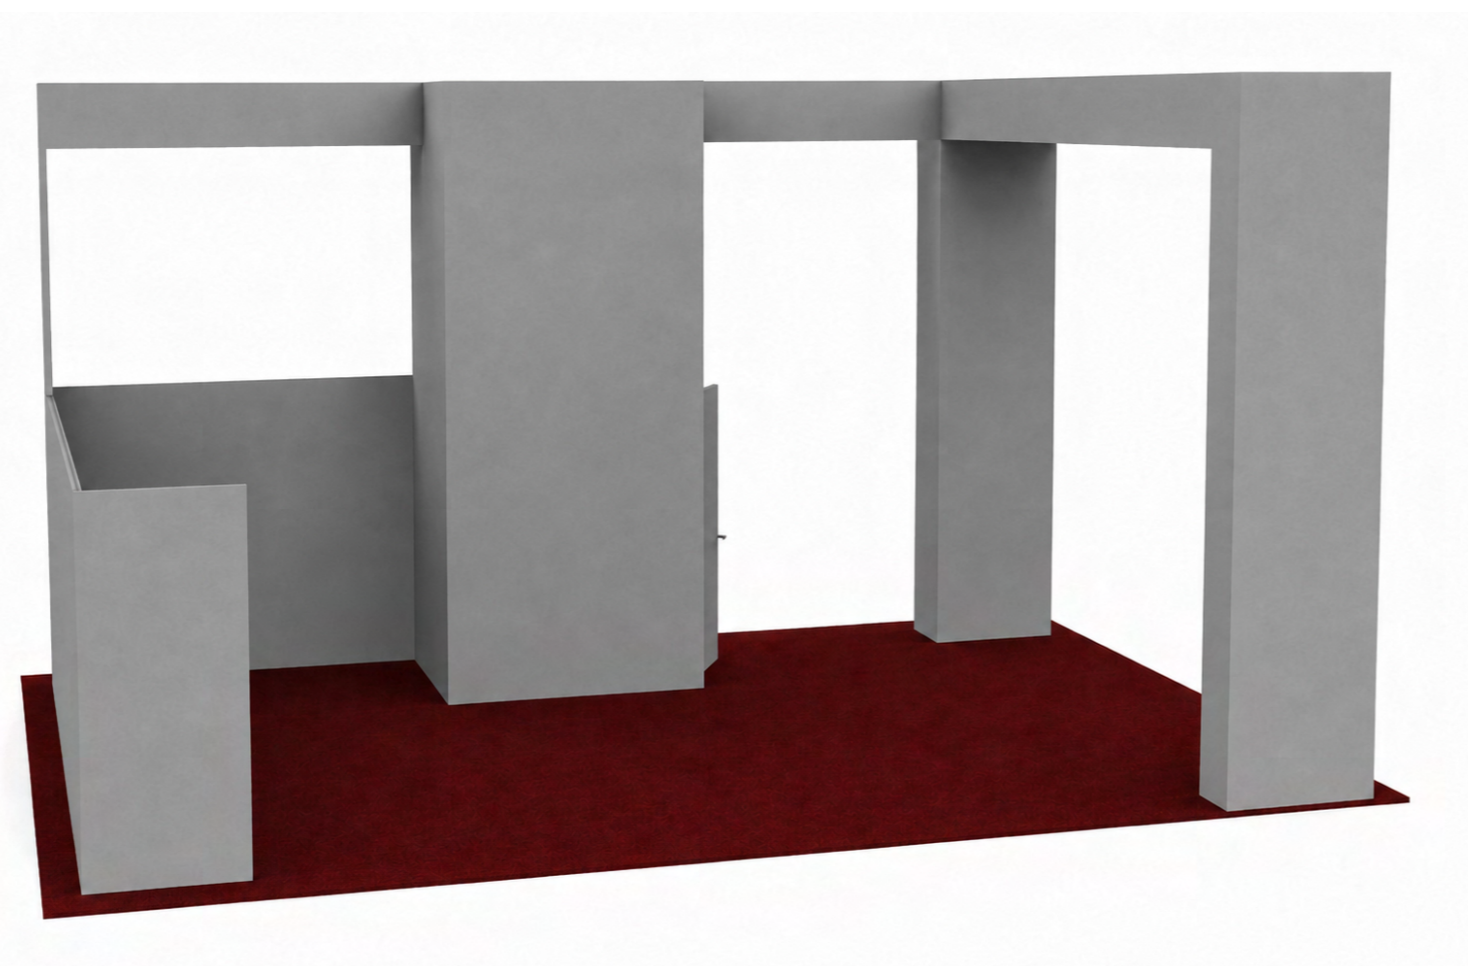

VECTOR SERIES

SCALABLE MODULAR BOOTH RENTALS BUILT FOR BRANDS IN MOTION

OVERVIEW

SKU: 20x30_VS2

LEGION
EXHIBITS

ALL BOOTH PACKAGES INCLUDE:

- Structure
- SEG Graphics
- Standard 32 oz. carpet
- Standard 1/2" carpet padding
- Monitor, if selected
- *Production Mgmt.
- *Shipping
- *I&D Labor
- *Will be quoted

NOT INCLUDED:

- Electrical
- Cleaning
- Rigging, if required
- Material Handling
- Any other show services

THIS BOOTH DESIGN INCLUDES:

- (1) 2m x 1.5m x 16ft Storage Room
- (1) 1m x 16ft Overhead Structure
- (1) .5m x 8ft Header
- (1) .5m x 10ft Header
- (1) 3m Backwall
- (1) 6m Side Wall
- 20'x30' 32 oz. Carpet
- 20'x30' 1/2" Carpet padding