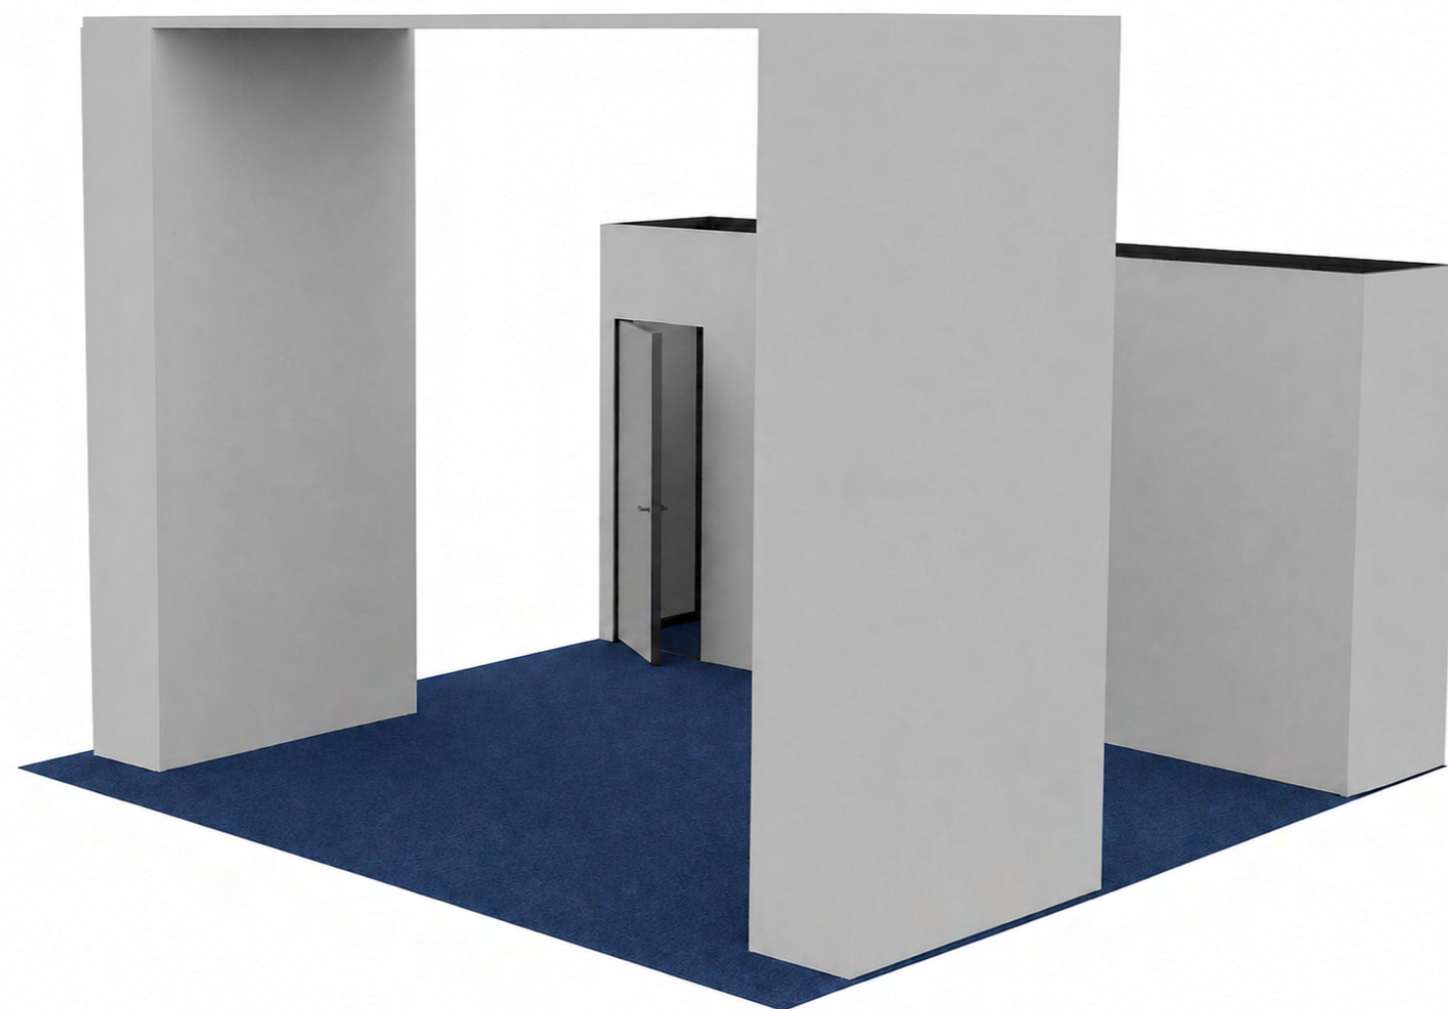

VECTOR SERIES

SCALABLE MODULAR BOOTH RENTALS BUILT FOR BRANDS IN MOTION

OVERVIEW

SKU: 20x20_VS1

LEGION
EXHIBITS

ALL BOOTH PACKAGES INCLUDE:

- Structure
- SEG Graphics
- Standard 32 oz. carpet
- Standard 1/2" carpet padding
- Monitor, if selected
- *Production Mgmt.
- *Shipping
- *I&D Labor
- *Will be quoted

NOT INCLUDED:

- Electrical
- Cleaning
- Rigging, if required
- Material Handling
- Any other show services

THIS BOOTH DESIGN INCLUDES:

- (1) 2m Overhead Structure
- (1) 6m x 1m Storage Room
- 20'x20' 32 oz. Carpet
- 20'x20' 1/2" Carpet padding
- Optional Concealed Frame Finish