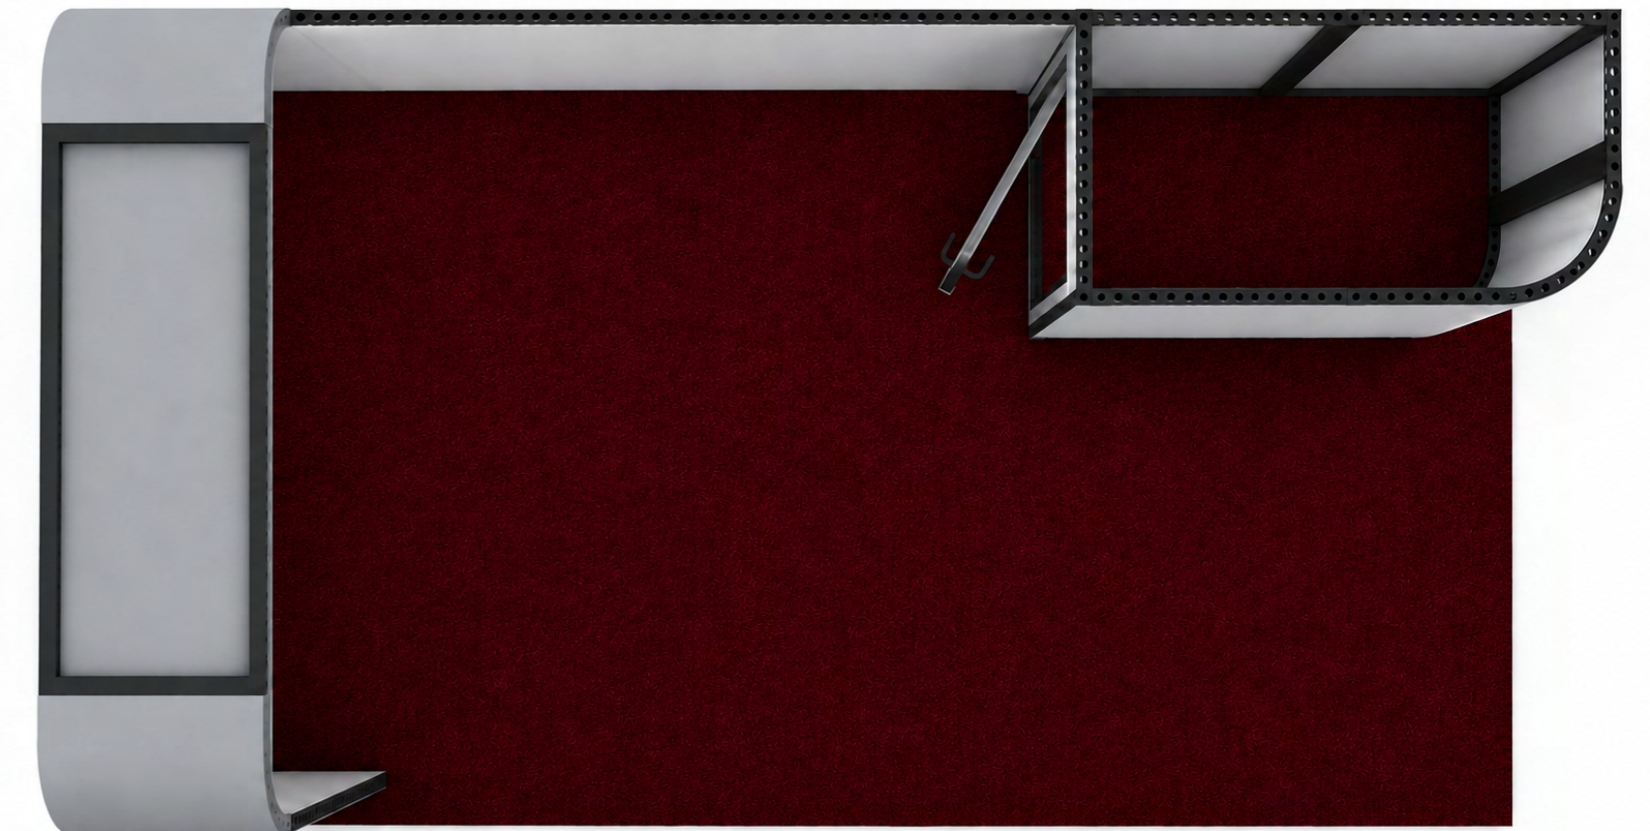

VECTOR SERIES SCALABLE MODULAR BOOTH RENTALS BUILT FOR BRANDS IN MOTION

OVERVIEW

SKU: 10x20_VS2

ALL BOOTH PACKAGES INCLUDE:

- Structure
- SEG Graphics
- Standard 32 oz. carpet
- Standard 1/2" carpet padding
- Monitor, if selected
- *Production Mgmt.
- *Shipping
- *I&D Labor
- *Will be quoted

NOT INCLUDED:

- Electrical
- Cleaning
- Rigging, if required
- Material Handling
- Any other show services

THIS BOOTH DESIGN INCLUDES:

- (1) 4m Backwall
- (1) Large Arch
- (1) 2m x 1m Storage Room
- (1) 40" TV
- 10'x20' 32 oz. Carpet
- 10'x20' 1/2" Carpet padding
- Optional Concealed Frame Finish